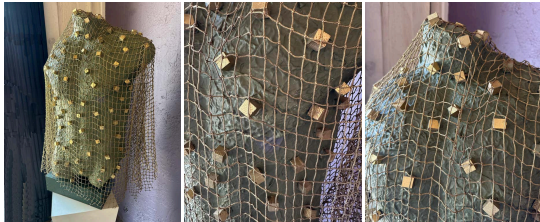

## Details

Diving into the analysis of this mysterious bust, it is worth highlighting the earth-mastic texture that evokes a connection with the earth, a reminder of the clay origin of classical statues. In an ode to ancient sculpture, we find a figure covered in a chainmail-like futuristic fishing net. Does it symbolize a fragment of an unknown past, wrapped in the tools of those who have weathered storms and societal movements? A piece that is reminiscent of both the great hours of fashion and personal archaeology unearthed from the depths of the sea. The fishing net, a basic and utilitarian instrument, becomes a stylized veil, giving the bust the status of a found object or even a buried treasure. The small cubes, floating shards of gold, act as luminous landmarks that attract the eye and perhaps, metaphorically, signal hidden troves of meaning.

Charles Fultz, better known as Chuck, is a former celebrity interior designer who spends his retirement time creating sculptures.

REFERENCE NUMBER: LU825840482172

PERIOD: 21st Century

CONDITION: Excellent

MEASUREMENTS: Height: 33" Width: 18" Depth: 12"

COUNT: 1

MATERIAL: Fiberglass, Rope, Wood

CREATOR: Charles Fultz