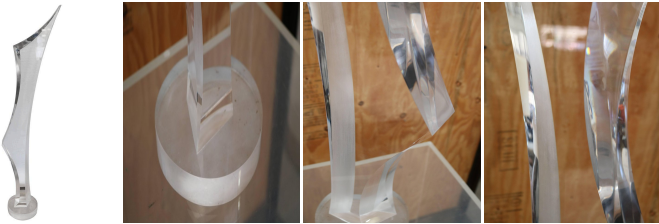

Modern Tall Lucite Sculpture by Joseph Alan Hough

As low as **\$450**

In stock
SKU
LU82588137823

Details

This one-of-a-kind sculpture was carved from a single piece of crystal clear Lucite. The base of the clear Lucite piece is signed "J. Alan Hough. Joseph Alan Hough is a Californian artist who experimented with multiple design facets of acrylic sculpture. People are always enchanted by the way these sculptures are ever-changing in the light. The forms used by Joseph Alan allow their minds to transform these shapes in their minds.

REFERENCE NUMBER: LU82588137823

PERIOD: 1970s

CONDITION: Excellent

MEASUREMENTS: Height: 35" Diameter: 6.5"

COUNT: 1

MATERIAL: Lucite

CREATOR: Joseph Alan Hough (Artist)

COUNTRY OF ORIGIN: United States