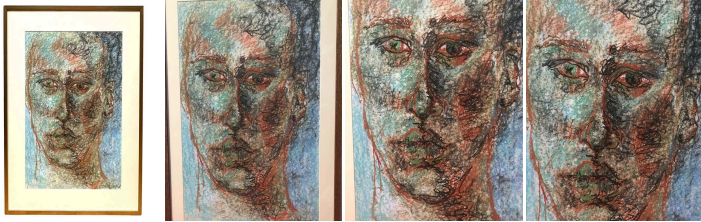

Modern Colored Pencil Drawing Portrait by
Gillian Lefkowitz

As low as **\$850**

In stock

SKU

LU825821674762

Details

The artwork features a portrait of a woman made with various colored pencils. It is signed by the artist Gillian Lefkowitz. The artist gives like always in her portraitures a strong expression to her subject, and through the intensity of their gaze especially.

After a start as a professional photographer and Fine Art painter Gillian Lefkowitz became an interior decorator. And even if she became a very good decorator, I am sad she does not paint anymore!

REFERENCE NUMBER: LU825821674762

PERIOD: Late 20th Century

CONDITION: Excellent

MEASUREMENTS: Height: 22.75" Width: 28.25" Depth: 1.5"

COUNT: 1

MATERIAL: Paper, Wood

CREATOR: Gillian Lefkowitz

COUNTRY OF ORIGIN: United States