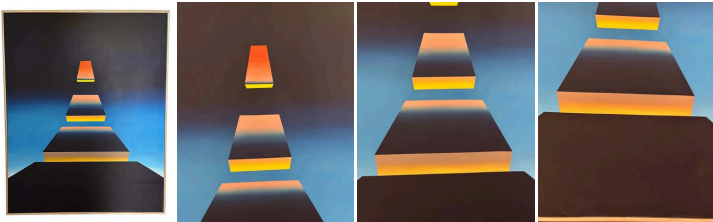

"Infinity Ramp" Large Blue, Yellow and Pink
Geometric Abstract Acrylic on Canvas

As low as **\$1,450**

In stock

SKU

LU825839440032

Details

Symbolism and allegory are essential elements in artistic expression. In this artwork, echoes of the ambiance from the legendary film "2001: A Space Odyssey" resonate. A path emerges in a vast galactic expanse, imbued with variations of blue, curving towards infinity. The upper portion of the composition draws us inward, resembling a ramp leading toward self-awareness.

Could this ramp be a metaphor for transition? A tipping point, a bridge at the end of which a philosopher's stone might stand? The passageway consists of a staircase with spaced, unjointed steps. Are these different levels moving away from each other? Or, on the contrary, are they coming closer together until they merge? What if the observer was to forge his path by rejecting the notion of duality and making a conscious choice?

The four-step opening plan immediately expresses this intention to offer the public a nonverbal visual experience based on an unsolved enigma. The first step is black and could correspond to the realm of fear on which all our emotions are built. The progression from darker to lighter hues, including bright yellow and orange, suggests a transcendence of fear and an emergence into higher realms of consciousness. The artist confronts us with our finitude while preserving the mystery of a possible passage of the human being to a higher stage of evolution.

Unfortunately, there is no signature.

REFERENCE NUMBER: LU825839440032

PERIOD: Late 20th Century

CONDITION: Excellent
MEASUREMENTS: Height: 42" Width: 42" Depth: 2.5"
COUNT: 1
MATERIAL: Acrylic, Canvas
COUNTRY OF ORIGIN: United States