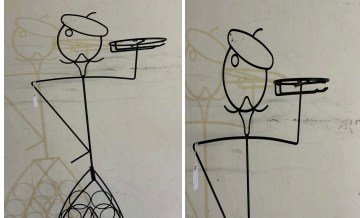

French Waiter Figure Wire Wine Rack in the style of John Risley

As low as **\$750**

In stock

SKU

LU825839208352

Details

The French Bartender figure sculpture captures the essence of a French bartender adorned with a dapper mustache and a classic beret. Wonderful and unique memphis-style sculptural wire wine rack shaped to look like a French waiter in the style of John Risley. Wire platter has glass plate, and hanging glassware racks below.

Crafted from intertwined black metal tubes, the sculpture is not just a piece of art, but a practical addition to your home. The tray held aloft by the bartender offers a stylish solution for organizing wine glasses. At the same time, the vertical ranks of his legs provide a storage solution for 14 wine bottles, adding both whimsy and functionality to the piece.

This fusion of ingenuity and elegance transforms the Bartender into more than a mere sculpture. It stands as a symbol of joie de vivre, reminding us to savor life's simple pleasures and appreciate beauty.

REFERENCE NUMBER: LU825839208352

PERIOD: Mid-20th Century

CONDITION: Good

MEASUREMENTS: Height: 66" Diameter: 25"

COUNT: 1

MATERIAL: Iron

CREATOR: John Risley

COUNTRY OF ORIGIN: United States