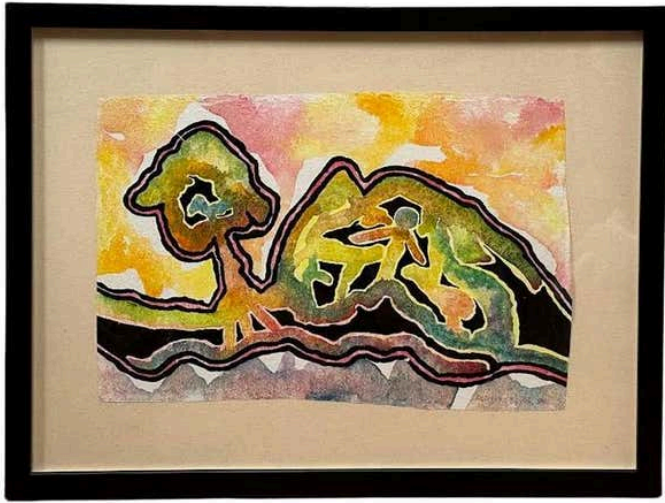

"Freedom Space" Colorful Gouache by Clifford Kluge

As low as **\$750**

In stock

**SKU**

LU825838293962

## Details

In a composition imbued with shamanic, primitive, and psychedelic motifs, the artist unveils a depiction of the earth as a primordial matrix. Within this work of art, a Tree of Life takes root in the belly of the earth, at its side, a cavern, a human figure within, symbolizing the union of all life forms. Like an unborn child cradled within the womb, life stirs within the earth's fertile depths, poised to emerge into the world from the nurturing warmth of the placental womb.

The subtle construction of the artwork evokes memories of examining microscopic fragments of living tissue, offering a glimpse into the intricate tapestry of Mother Gaïa and life upon it. The ethereal highlighting and outlines of the forms remind us of an aura and add a mystical dimension to the scene, suggesting the presence of unseen energy fields enveloping all living beings.

Notably, without any discontinuity in the layout, the symbiotic relationship between the tree and the cave represents a future birth and highlights the seamless perpetuity of existence. There is a profound desire to encompass the entirety of life and the Earth within a single, harmonious sphere—a poignant reflection on the interconnectedness of all beings and the profound impact of our actions on one another.