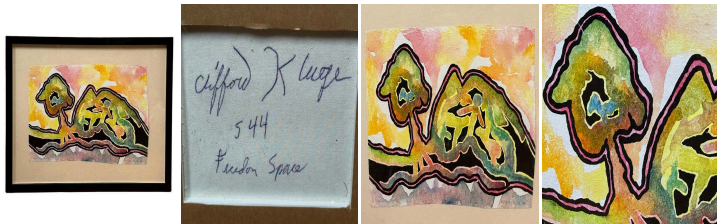

"Freedom Space" Colorful Gouache by Clifford Kluge

As low as **\$750**

In stock

**SKU**

LU825838293962

## Details

In a composition imbued with shamanic, primitive, and psychedelic motifs, the artist unveils a depiction of the earth as a primordial matrix. Within this work of art, a Tree of Life takes root in the belly of the earth, at its side, a cavern, a human figure within, symbolizing the union of all life forms. Like an unborn child cradled within the womb, life stirs within the earth's fertile depths, poised to emerge into the world from the nurturing warmth of the placental womb.

The subtle construction of the artwork evokes memories of examining microscopic fragments of living tissue, offering a glimpse into the intricate tapestry of Mother Gaïa and life upon it. The ethereal highlighting and outlines of the forms remind us of an aura and add a mystical dimension to the scene, suggesting the presence of unseen energy fields enveloping all living beings.

REFERENCE NUMBER: LU825838293962

---

PERIOD: 1980-1989  
CONDITION: Excellent  
MEASUREMENTS: Height: 19" Width: 25" Depth: 0.88"  
COUNT: 1  
MATERIAL: Paper, Painted  
CREATOR: Clifford Kluge  
COUNTRY OF ORIGIN: United States