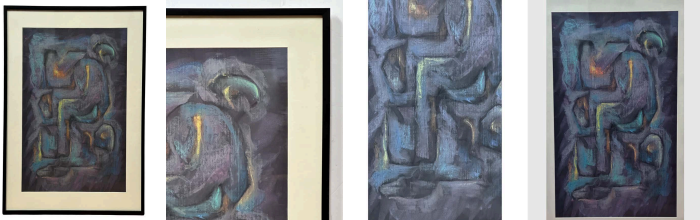

Cubist Enigmatic Acrylic Painting

As low as **\$650**

Out Of Stock

**SKU**

LU825839986532

## Details

This artwork plunges us into an introspective contemplation where the subtlety of the details explores the limits of abstraction. Judiciously playing with attenuated contrasts and pure lines, it distills a sensation of movement framed by an aesthetic of darkness.

The watercolor, which is not signed, raises the question of visibility and presence in which the symbolism of the night becomes a vector of meaning. At the crossroads between abstraction and cubism, colors and light play a central role.

CONDITION: Excellent

MEASUREMENTS: Height: 30.75" Width: 25" Depth: 0.75"

COUNT: 1

MATERIAL: Paper, Painted

COUNTRY OF ORIGIN: United States