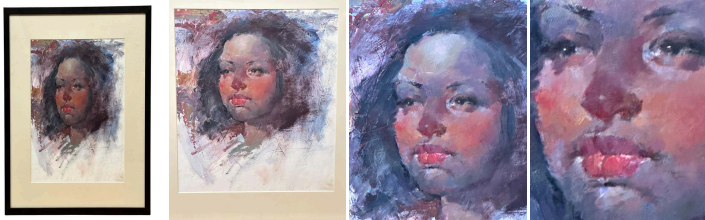

Black Girl Portrait - Gouache by Max Turner

As low as **\$550**

In stock

**SKU**

LU654312457042

## Details

A certain enigma surrounds Max Turner: he possesses both undeniable mastery and the humility of a great artist. Endowed with musicality and vibrancy in his brushwork, he remains a man of unassuming nature, far removed from the realm of trendy art galleries. His experience as an art instructor has sharpened his acuity for studying and capturing the essence of figure models, nurtured by his lifelong fascination with the human visage. In this gouache portrait, one can sense that with each stroke, he repeats a gesture as if it was the very first time, capturing that fleeting fraction of a second, an emotion, a secret of his subject to infuse into his canvases. One can feel the artist's pleasure in portraying his model, a girl with dark hair, a matte skin, while her lips are adorned with a hint of red.

As with his other portraits, Turner's distinctive style is evident in his ability to capture the enigmatic expressions and gaze of his subjects. This portrait is no exception, the intensity of the young model's gaze invites us to speculate about the story behind it and the mystery that surrounds her.

His works continue to be cherished by art enthusiasts, leaving a lasting impact.

REFERENCE NUMBER: LU654312457042

PERIOD: Mid-20th Century

CONDITION: Excellent

MEASUREMENTS: Height: 23.75" Width: 20.75" Depth: 0.5"